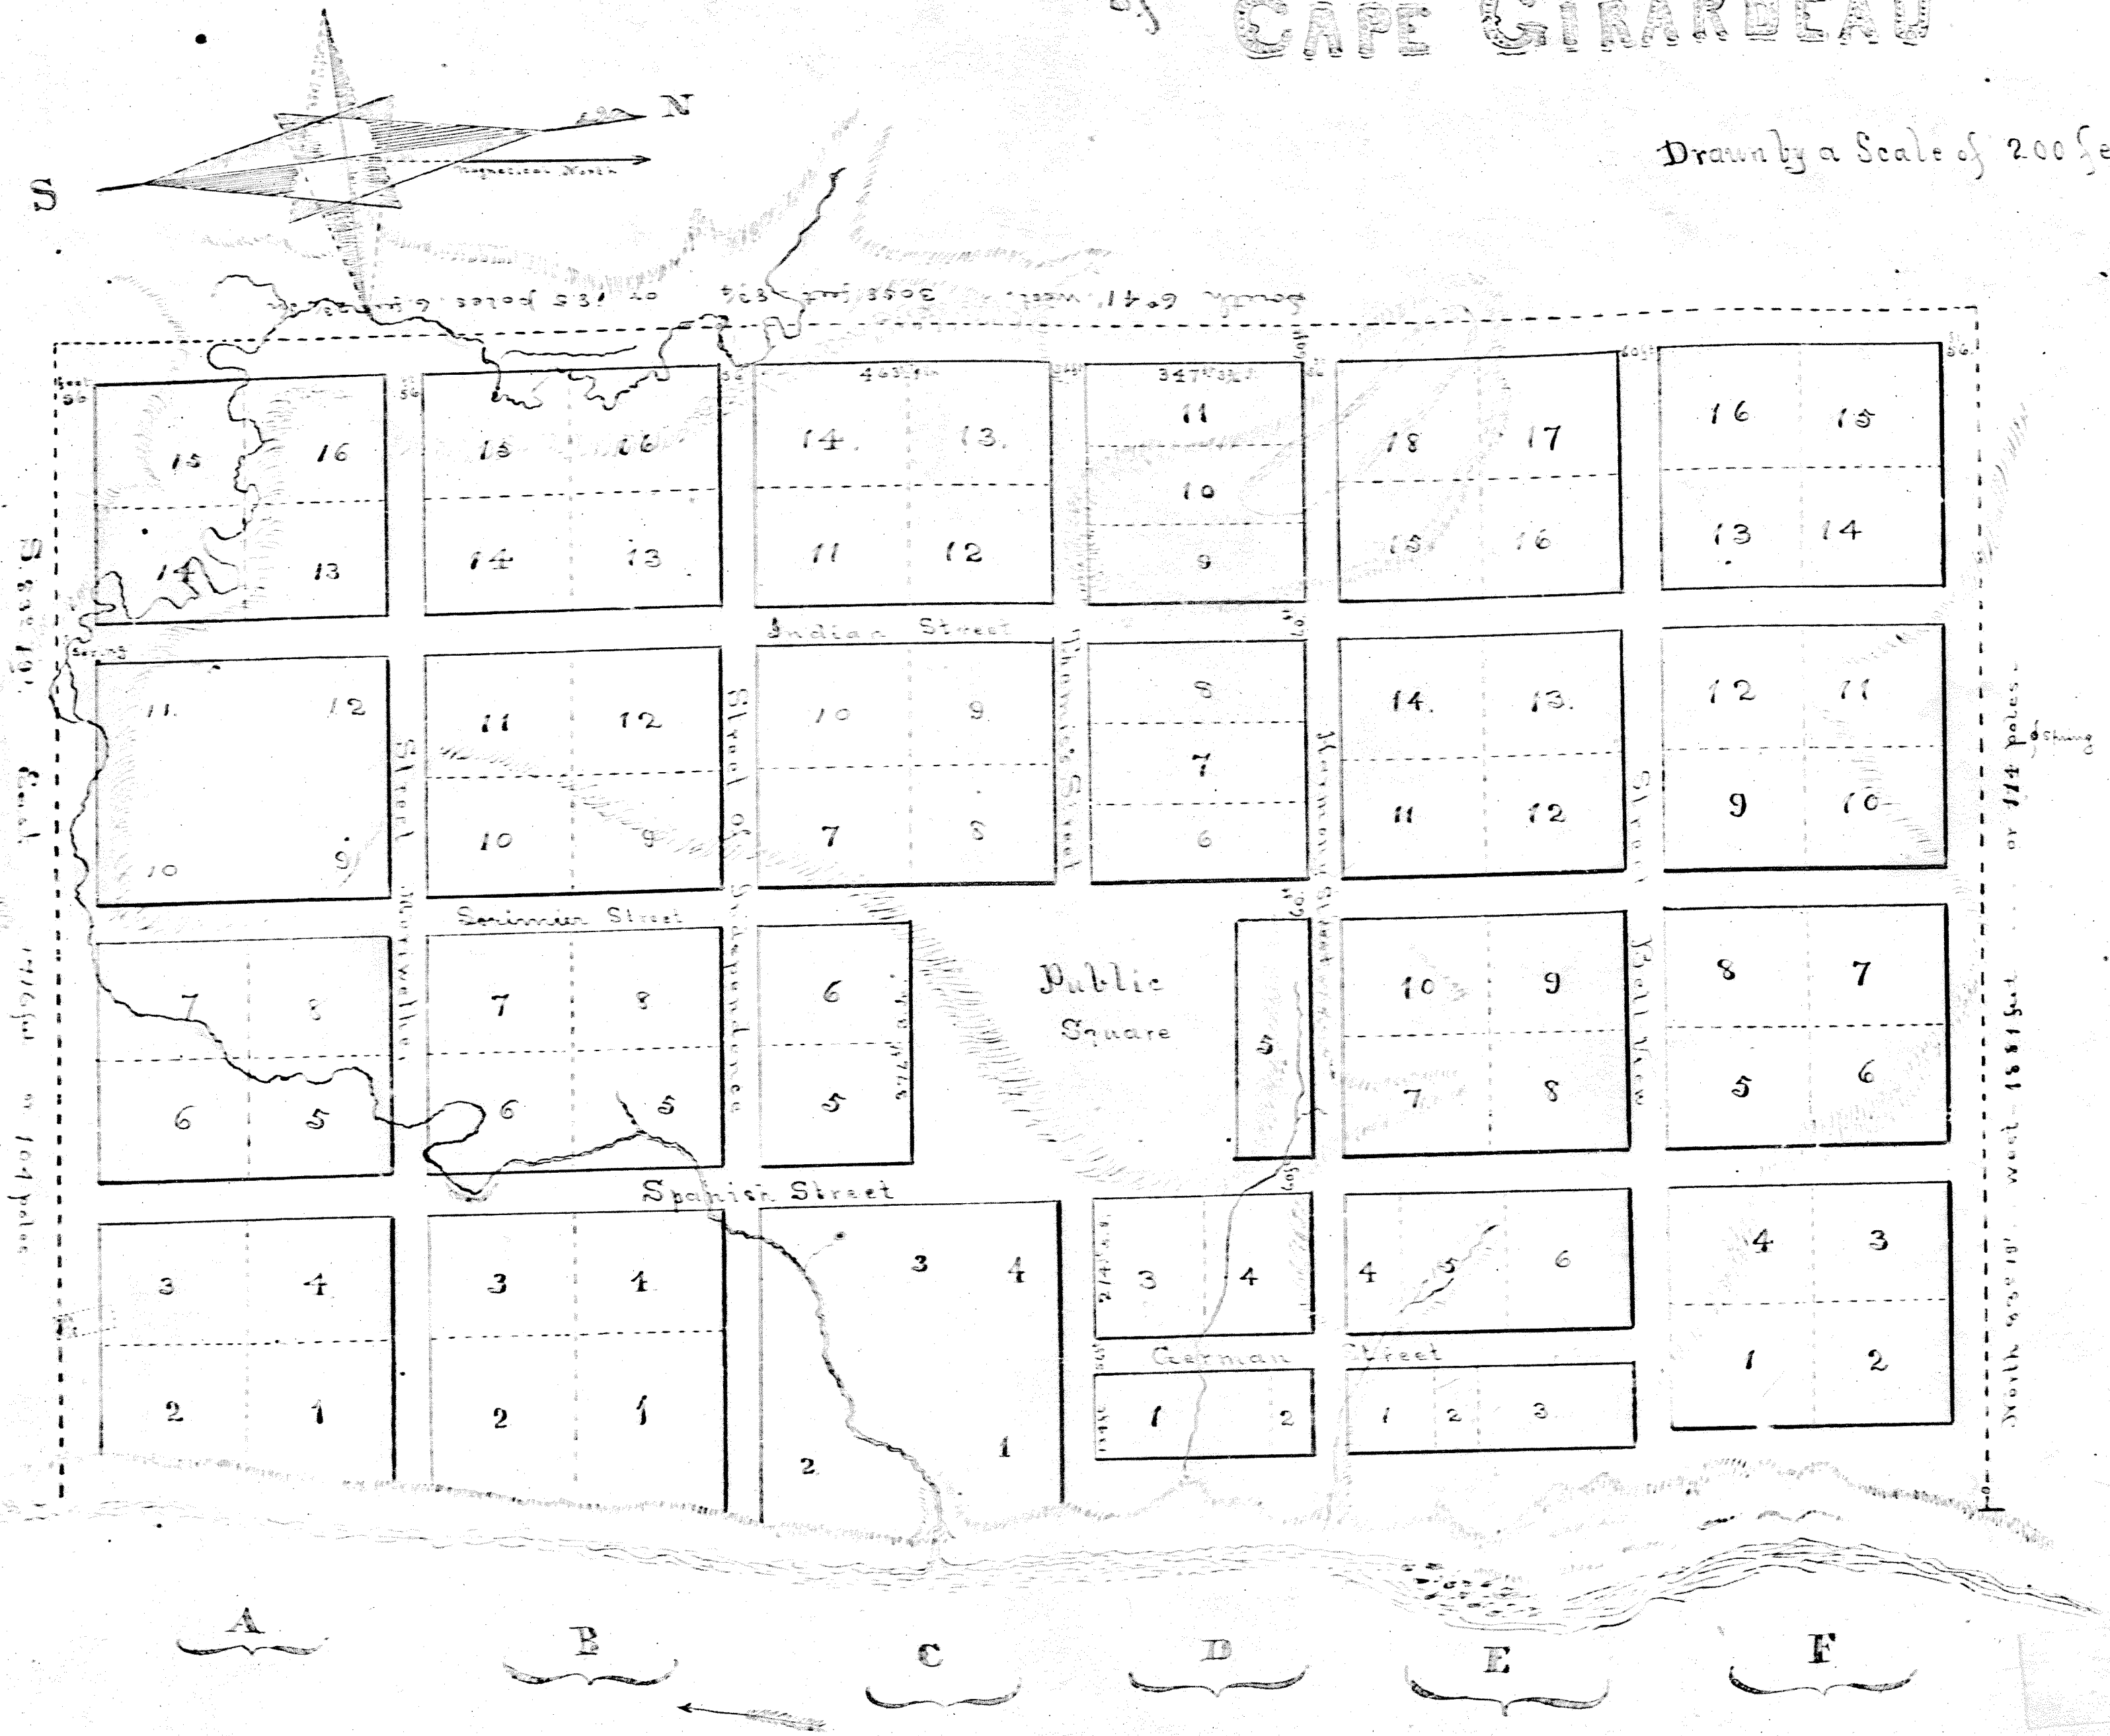

PLAN OF TOWN OF CAPE GIRARDEAU

Drawn by a Scale of 200 Feet to one Inch

Plan of the Town of Cape Girardeau,
Cape Girardeau Common Pleas
Filed 17 December 1809.
Joseph M. Brown, Clerk