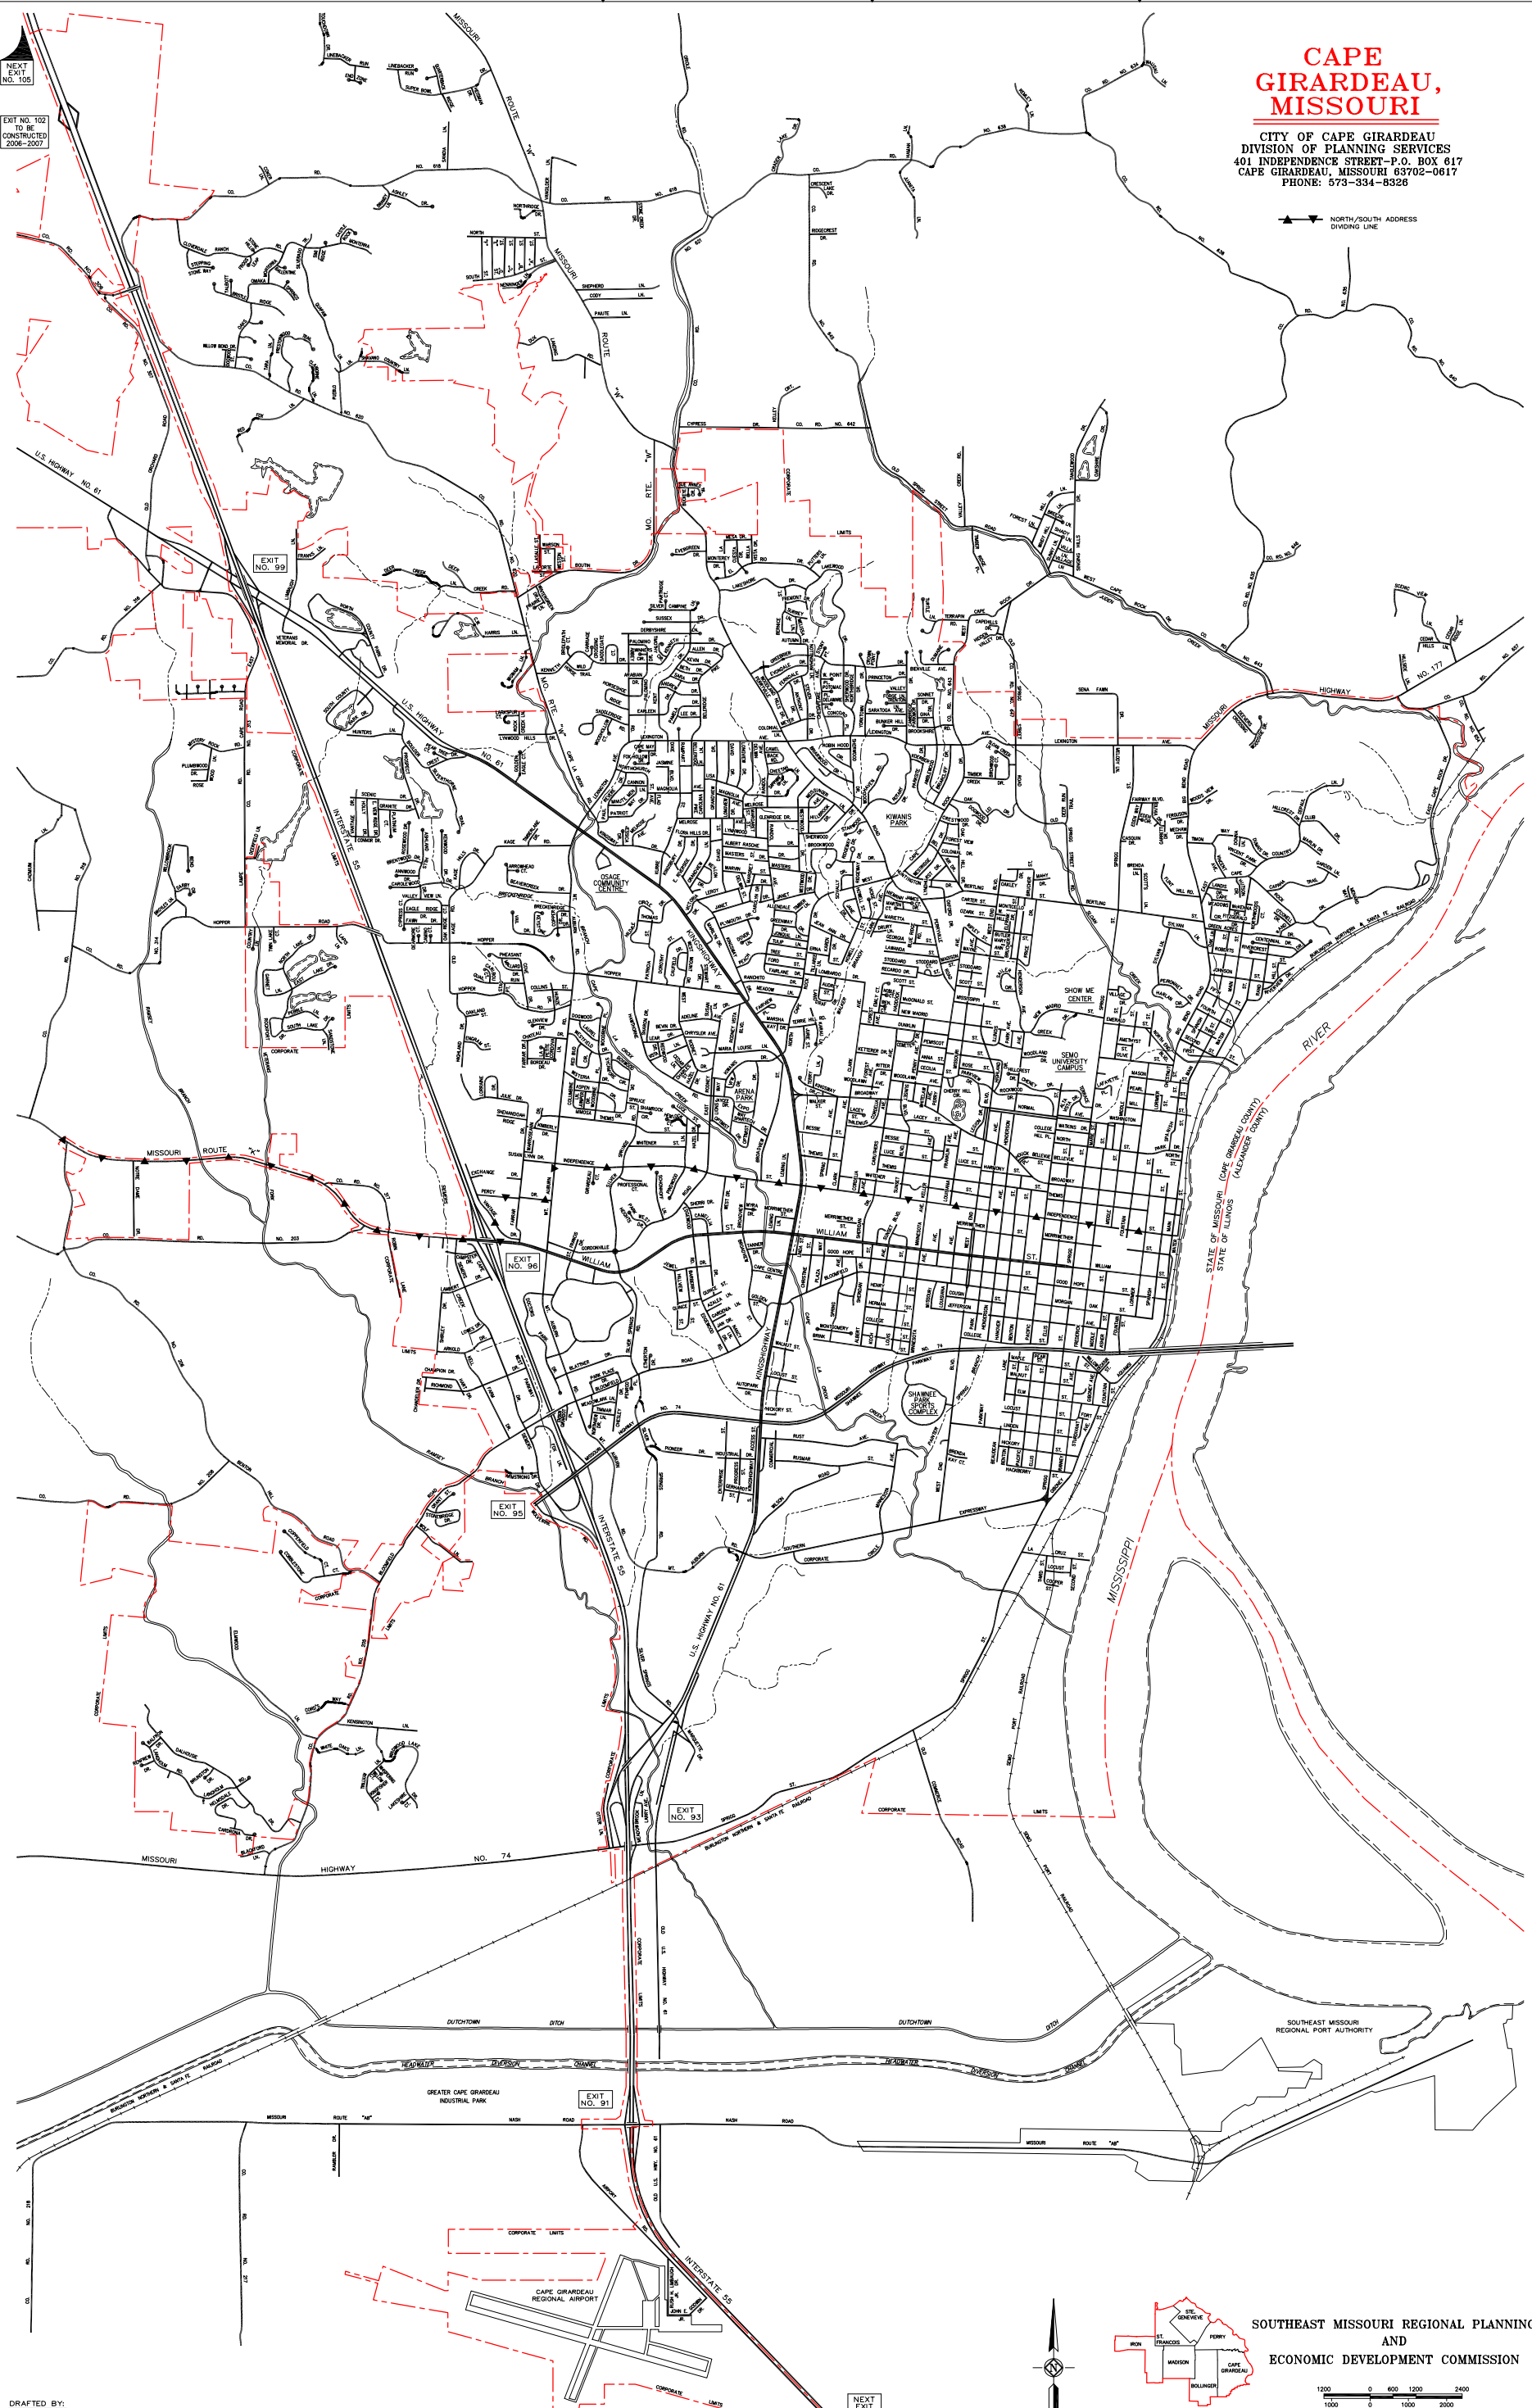

CAPE GIRARDEAU, MISSOURI

CITY OF CAPE GIRARDEAU
DIVISION OF PLANNING SERVICES
401 INDEPENDENCE STREET-P.O. BOX 617
CAPE GIRARDEAU, MISSOURI 63702-0617
PHONE: 573-334-8326

NORTH/SOUTH ADDRESS DIVIDING LINE

DRAFTED BY:
S.W. BALSAMAN 3-90
REVISIONS BY:
S.W. BALSAMAN 3-91, 2-92, 2-93, 3-94, 1-95,
3-95, 2-96, 2-97, 4-98, 2-99,
2-00, 2-01, 10-02, 6-03, 12-03,
9-04, 5-06

SOUTHEAST MISSOURI REGIONAL PLANNING AND ECONOMIC DEVELOPMENT COMMISSION