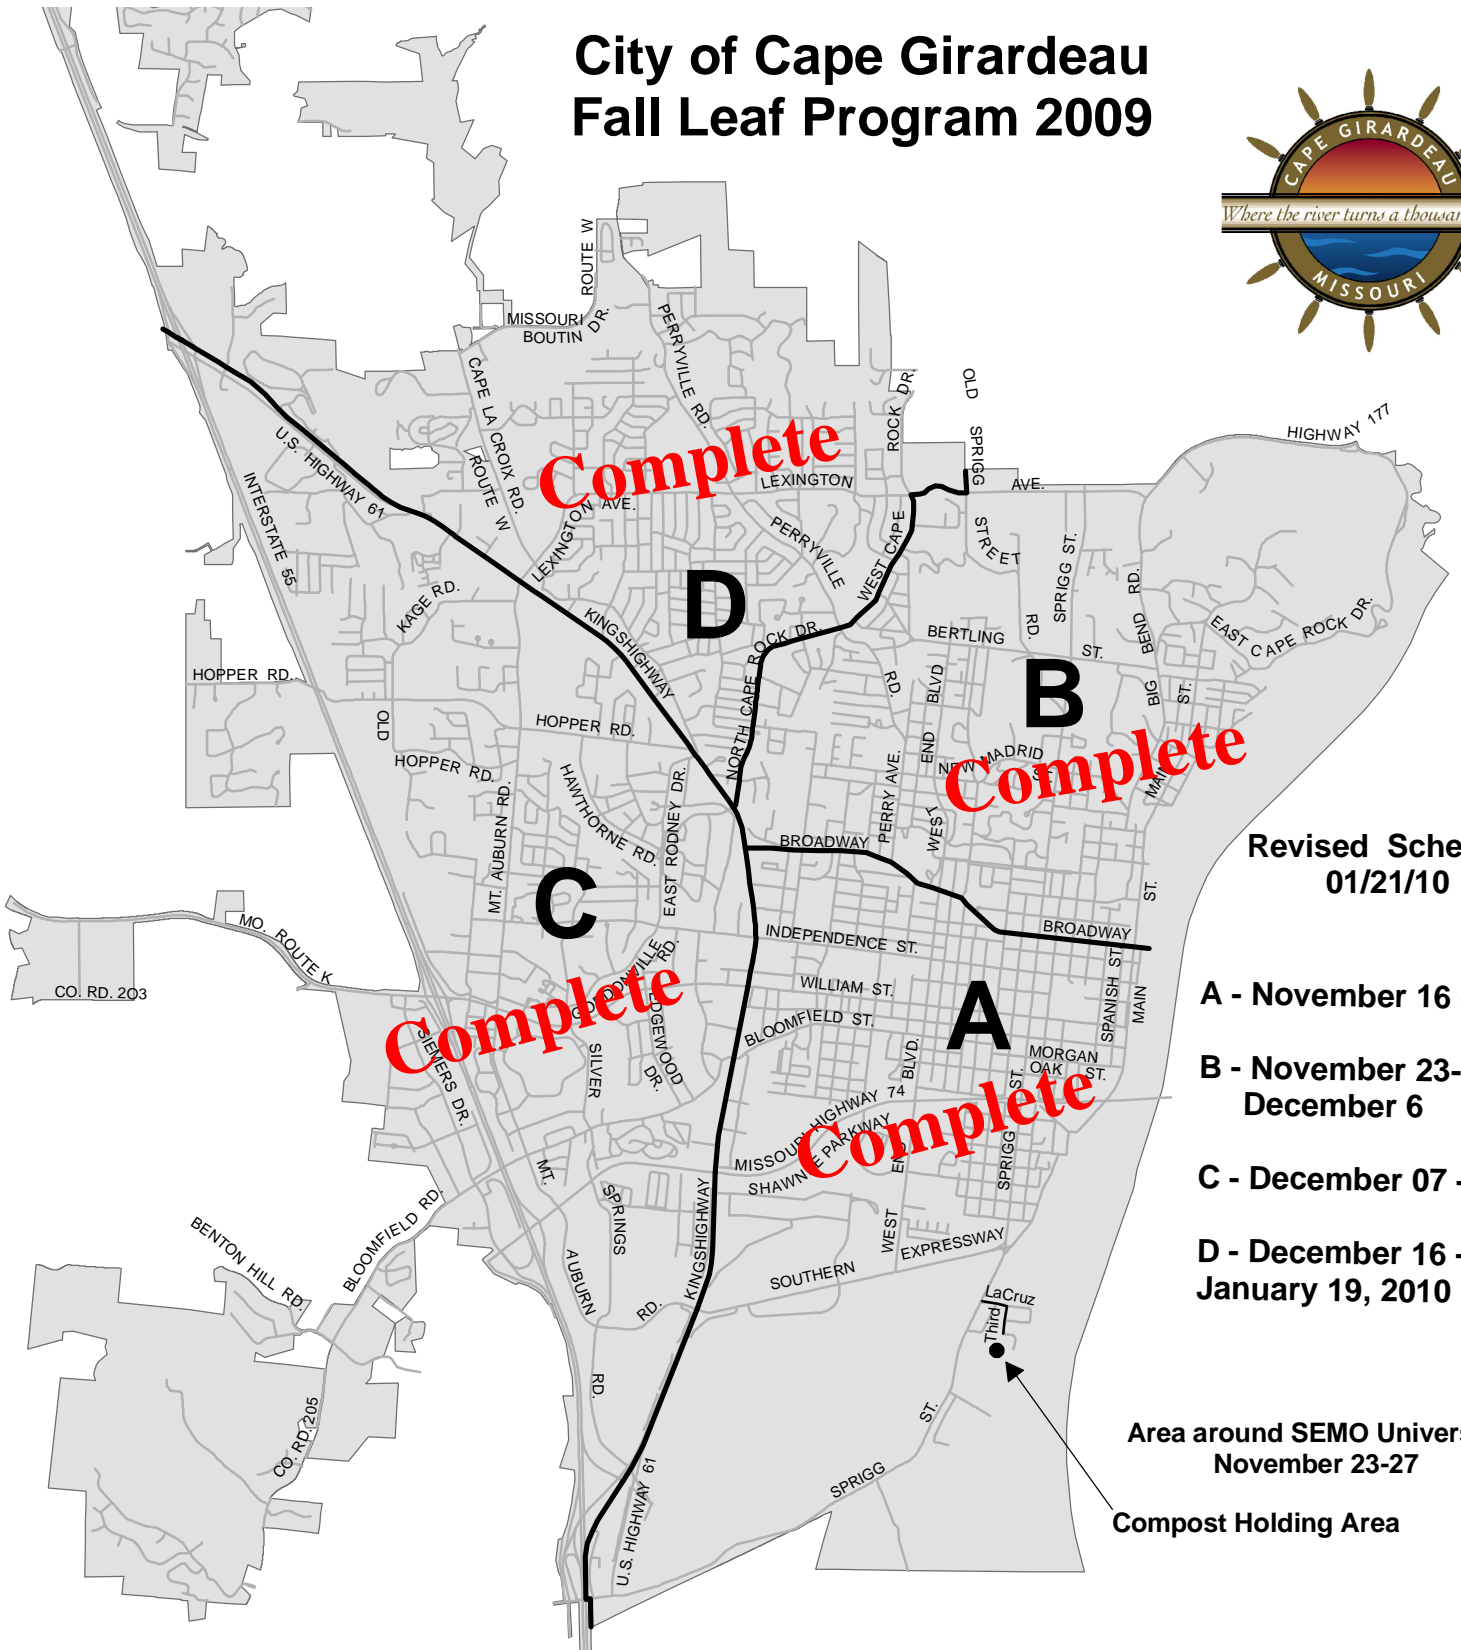

# City of Cape Girardeau Fall Leaf Program 2009

**Revised Schedule  
01/21/10**

- A - November 16 - 20**
- B - November 23-  
December 6**
- C - December 07 - 15**
- D - December 16 -  
January 19, 2010**

**Area around SEMO University  
November 23-27**  
**Compost Holding Area**

It is easy to participate. Just rake your leaves to the curb (not in the street) before the week specified for your area and we will haul them away.

**OR**

The Compost Holding Area located on Third Street, just off LaCruz, across from Kasten Masonry (at the old Central Packing Plant Location) will be open for free drop off of leaves beginning 11/02/09 and ending 12/23/09 Weekdays Noon to 4:00 PM and Saturdays from 10:00 AM to 3:00 PM.